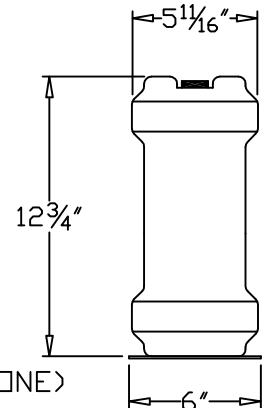

4"x9" CARRIER ASSEMBLY
PART NO. A-9017 (CLAMSHELL)

REPLACEMENT DISC
R-6815 - STANDARD (BLACK)
R-10839 - SPECIAL (RED)

3"x12" CARRIER ASSEMBLY
PART NO. A-9014

REPLACEMENT PARTS
DISC R-6817 (BLACK)
LATCH F-8562 (PLASTIC)
LATCH F-8563 (METAL)

6"x12" CARRIER ASSEMBLY
PART NO. A-30004 (DOG BONE)

REPLACEMENT DISC
R-6816 - STANDARD (BLACK)
R-10840 - SPECIAL (RED)

4"x12" CARRIER ASSEMBLY
PART NO. A-9015

REPLACEMENT PARTS
DISC R-6817 (BLACK)
LATCH F-8562 (PLASTIC)
LATCH F-8563 (METAL)

6"x16" CARRIER ASSEMBLY
PART NO. A-9019 (PEANUT)

REPLACEMENT DISC
R-6816 - STANDARD (BLACK)
R-10840 - SPECIAL (RED)

4"x14" CARRIER ASSEMBLY
PART NO. A-9016

REPLACEMENT PARTS
DISC R-6817 (BLACK)
LATCH F-8562 (PLASTIC)
LATCH F-8563 (METAL)

6"x12" CARRIER ASSEMBLY
PART NO. A-9018 (CLAMSHELL)