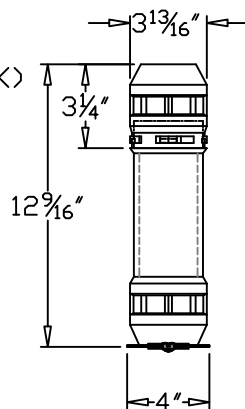

4"x9" CARRIER ASSEMBLY
PART NO. A-9017 (CLAMSHELL)

REPLACEMENT DISC
R-6815 - STANDARD (BLACK)
R-10839 - SPECIAL (RED)

3"x12" CARRIER ASSEMBLY
PART NO. A-9014

REPLACEMENT PARTS
DISC R-6817 (BLACK)
LATCH F-8562 (PLASTIC)
LATCH F-8563 (METAL)

6"x12" CARRIER ASSEMBLY
PART NO. A-30004 (DOG BONE)

REPLACEMENT DISC
R-6816 - STANDARD (BLACK)
R-10840 - SPECIAL (RED)

4"x12" CARRIER ASSEMBLY
PART NO. A-9015

REPLACEMENT PARTS
DISC R-6817 (BLACK)
LATCH F-8562 (PLASTIC)
LATCH F-8563 (METAL)

6"x16" CARRIER ASSEMBLY
PART NO. A-9019 (PEANUT)

REPLACEMENT DISC
R-6816 - STANDARD (BLACK)
R-10840 - SPECIAL (RED)

4"x14" CARRIER ASSEMBLY
PART NO. A-9016

REPLACEMENT PARTS
DISC R-6817 (BLACK)
LATCH F-8562 (PLASTIC)
LATCH F-8563 (METAL)

6"x12" CARRIER ASSEMBLY
PART NO. A-9018 (CLAMSHELL)