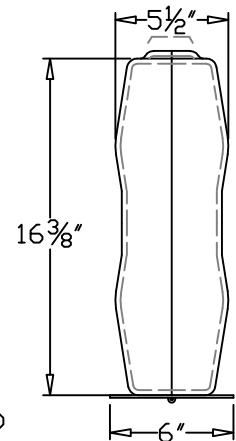

4"x9" CARRIER ASSEMBLY
PART NO. A-9017 (CLAMSHELL)

REPLACEMENT DISC
R-6815 - STANDARD (BLACK)
R-10839 - SPECIAL (RED)

3"x12" CARRIER ASSEMBLY
PART NO. A-9014

REPLACEMENT PARTS
DISC R-6817 (BLACK)
LATCH F-8562 (PLASTIC)
LATCH F-8563 (METAL)

6"x12" CARRIER ASSEMBLY
PART NO. A-30004 (DOG BONE)

REPLACEMENT DISC
R-6816 - STANDARD (BLACK)
R-10840 - SPECIAL (RED)

4"x12" CARRIER ASSEMBLY
PART NO. A-9015

REPLACEMENT PARTS
DISC R-6817 (BLACK)
LATCH F-8562 (PLASTIC)
LATCH F-8563 (METAL)

6"x16" CARRIER ASSEMBLY
PART NO. A-9019 (PEANUT)

REPLACEMENT DISC
R-6816 - STANDARD (BLACK)
R-10840 - SPECIAL (RED)

4"x14" CARRIER ASSEMBLY
PART NO. A-9016

REPLACEMENT PARTS
DISC R-6817 (BLACK)
LATCH F-8562 (PLASTIC)
LATCH F-8563 (METAL)

6"x12" CARRIER ASSEMBLY
PART NO. A-9018 (CLAMSHELL)