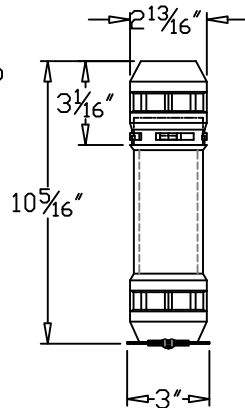

**EAGLE PNEUMATIC, INC. STANDARD CARRIER PRODUCTS
FOR PVC TUBES**

REPLACEMENT DISC
R-6815 - STANDARD (BLACK)
R-10839 - SPECIAL (RED)

3"x9" CARRIER ASSEMBLY
PART NO. A-9013

REPLACEMENT PARTS
DISC R-6814 (BLACK)
LATCH F-8562 (PLASTIC)
LATCH F-8563 (METAL)