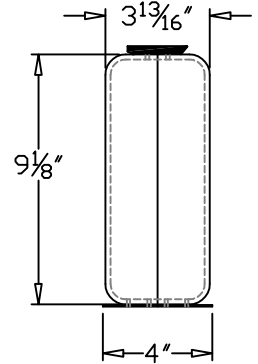

4"x9" CARRIER ASSEMBLY
PART NO. A-9017 (CLAMSHELL)

REPLACEMENT DISC
R-6815 - STANDARD (BLACK)
R-10839 - SPECIAL (RED)

3"x12" CARRIER ASSEMBLY
PART NO. A-9014

REPLACEMENT PARTS
DISC R-6817 (BLACK)
LATCH F-8562 (PLASTIC)
LATCH F-8563 (METAL)

6"x12" CARRIER ASSEMBLY
PART NO. A-30004 (DOG BONE)

REPLACEMENT DISC
R-6816 - STANDARD (BLACK)
R-10840 - SPECIAL (RED)

4"x12" CARRIER ASSEMBLY
PART NO. A-9015

REPLACEMENT PARTS
DISC R-6817 (BLACK)
LATCH F-8562 (PLASTIC)
LATCH F-8563 (METAL)

6"x16" CARRIER ASSEMBLY
PART NO. A-9019 (PEANUT)

REPLACEMENT DISC
R-6816 - STANDARD (BLACK)
R-10840 - SPECIAL (RED)

4"x14" CARRIER ASSEMBLY
PART NO. A-9016

REPLACEMENT PARTS
DISC R-6817 (BLACK)
LATCH F-8562 (PLASTIC)
LATCH F-8563 (METAL)

6"x12" CARRIER ASSEMBLY
PART NO. A-9018 (CLAMSHELL)