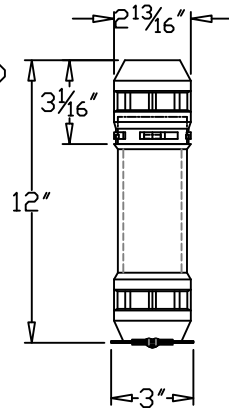

4"x9" CARRIER ASSEMBLY
PART NO. A-9017 (CLAMSHELL)

REPLACEMENT DISC
R-6815 - STANDARD (BLACK)
R-10839 - SPECIAL (RED)

3"x12" CARRIER ASSEMBLY
PART NO. A-9014

REPLACEMENT PARTS
DISC R-6817 (BLACK)
LATCH F-8562 (PLASTIC)
LATCH F-8563 (METAL)

6"x12" CARRIER ASSEMBLY
PART NO. A-30004 (DOG BONE)

REPLACEMENT DISC
R-6816 - STANDARD (BLACK)
R-10840 - SPECIAL (RED)

4"x12" CARRIER ASSEMBLY
PART NO. A-9015

REPLACEMENT PARTS
DISC R-6817 (BLACK)
LATCH F-8562 (PLASTIC)
LATCH F-8563 (METAL)

6"x16" CARRIER ASSEMBLY
PART NO. A-9019 (PEANUT)

REPLACEMENT DISC
R-6816 - STANDARD (BLACK)
R-10840 - SPECIAL (RED)

4"x14" CARRIER ASSEMBLY
PART NO. A-9016

REPLACEMENT PARTS
DISC R-6817 (BLACK)
LATCH F-8562 (PLASTIC)
LATCH F-8563 (METAL)

6"x12" CARRIER ASSEMBLY
PART NO. A-9018 (CLAMSHELL)