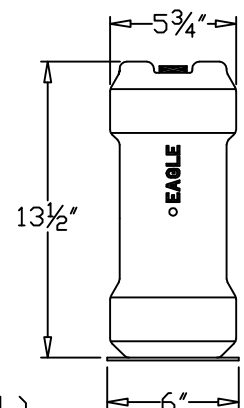

4"x9" CARRIER ASSEMBLY
PART NO. A-9017 (CLAMSHELL)

REPLACEMENT DISC
R-6815 - STANDARD (BLACK)
R-10839 - SPECIAL (RED)

3"x12" CARRIER ASSEMBLY
PART NO. A-9014

REPLACEMENT PARTS
DISC R-6817 (BLACK)
LATCH F-8562 (PLASTIC)
LATCH F-8563 (METAL)

6"x12" CARRIER ASSEMBLY
PART NO. A-30004 (DOG BONE)

REPLACEMENT DISC
R-6816 - STANDARD (BLACK)
R-10840 - SPECIAL (RED)

4"x12" CARRIER ASSEMBLY
PART NO. A-9015

REPLACEMENT PARTS
DISC R-6817 (BLACK)
LATCH F-8562 (PLASTIC)
LATCH F-8563 (METAL)

6"x16" CARRIER ASSEMBLY
PART NO. A-9019 (PEANUT)

REPLACEMENT DISC
R-6816 - STANDARD (BLACK)
R-10840 - SPECIAL (RED)

4"x14" CARRIER ASSEMBLY
PART NO. A-9016

REPLACEMENT PARTS
DISC R-6817 (BLACK)
LATCH F-8562 (PLASTIC)
LATCH F-8563 (METAL)

6"x12" CARRIER ASSEMBLY
PART NO. A-9018 (CLAMSHELL)