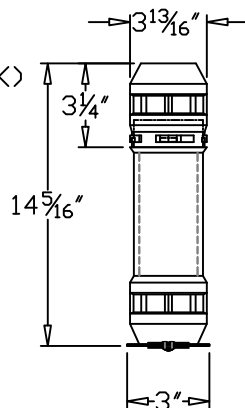

4"x9" CARRIER ASSEMBLY
PART NO. A-9017 (CLAMSHELL)

REPLACEMENT DISC
R-6815 - STANDARD (BLACK)
R-10839 - SPECIAL (RED)

3"x12" CARRIER ASSEMBLY
PART NO. A-9014

REPLACEMENT PARTS
DISC R-6817 (BLACK)
LATCH F-8562 (PLASTIC)
LATCH F-8563 (METAL)

6"x12" CARRIER ASSEMBLY
PART NO. A-30004 (DOG BONE)

REPLACEMENT DISC
R-6816 - STANDARD (BLACK)
R-10840 - SPECIAL (RED)

4"x12" CARRIER ASSEMBLY
PART NO. A-9015

REPLACEMENT PARTS
DISC R-6817 (BLACK)
LATCH F-8562 (PLASTIC)
LATCH F-8563 (METAL)

6"x16" CARRIER ASSEMBLY
PART NO. A-9019 (PEANUT)

REPLACEMENT DISC
R-6816 - STANDARD (BLACK)
R-10840 - SPECIAL (RED)

4"x14" CARRIER ASSEMBLY
PART NO. A-9016

REPLACEMENT PARTS
DISC R-6817 (BLACK)
LATCH F-8562 (PLASTIC)
LATCH F-8563 (METAL)

6"x12" CARRIER ASSEMBLY
PART NO. A-9018 (CLAMSHELL)