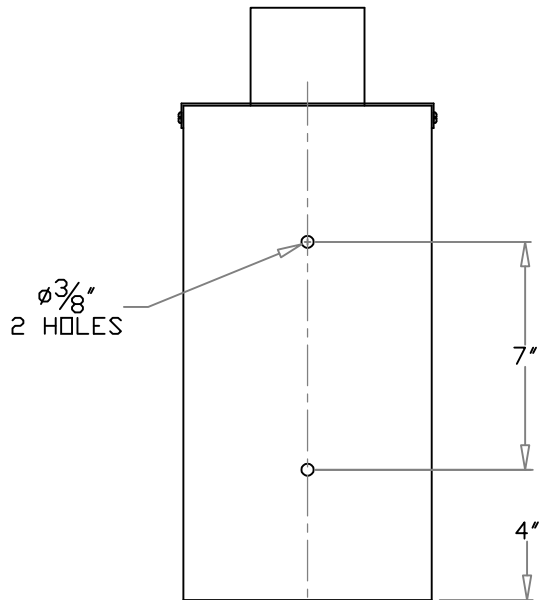

TOP VIEW

REAR VIEW

3 OR 4 INCH
PVC TOP CASTING

FRONT VIEW

SIDE VIEW

INFORMATION CONTAINED HEREIN IS PROPRIETARY TO EAGLE PNEUMATIC, INC ALL RIGHTS RESERVED.

TOLERANCES:
UNLESS OTHERWISE SPECIFIED
FRACTIONS +/-1/32"
DECIMALS +/-0.005"

REVISIONS:
---/---/---

DRAWN BY: JAC

DATE: 8/25/05

NAME:
TRUCK STATION
3 OR 4 INCH
(UP-SEND)

PART NO.

S-12191

CADFILE: A19 ISS: 1