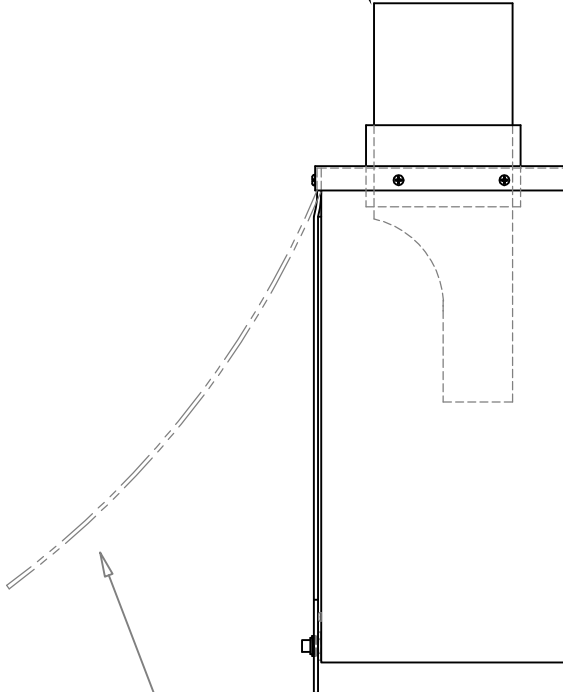

TOP VIEW

REAR VIEW

3 OR 4 INCH
PVC TOP CASTING

FRONT VIEW

SIDE VIEW

INFORMATION CONTAINED HEREIN IS PROPRIETARY TO EAGLE PNEUMATIC, INC ALL RIGHTS RESERVED.

TOLERANCES:
UNLESS OTHERWISE SPECIFIED
FRACTIONS +/-1/32"
DECIMALS +/-0.005"

REVISIONS:
---/---/---

DRAWN BY: JAC

DATE: 8/25/05

NAME:
TRUCK STATION
3 OR 4 INCH
(UP-SEND)

PART NO.

S-12191

CADFILE: A19 ISS: 1