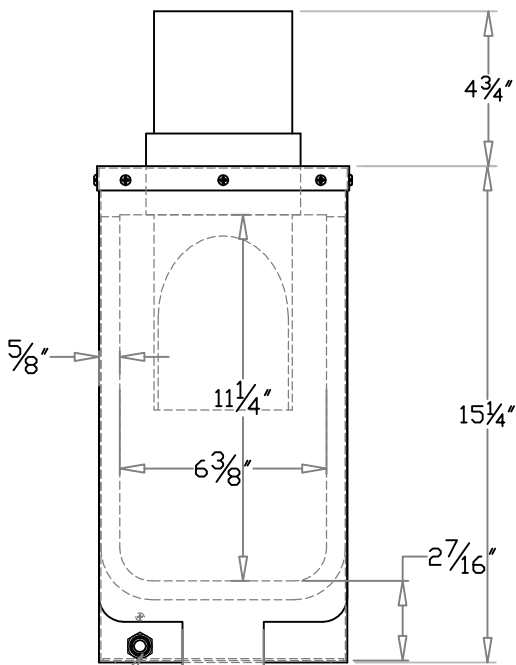

TOP VIEW

REAR VIEW

3 OR 4 INCH
PVC TOP CASTING

FRONT VIEW

SIDE VIEW

INFORMATION CONTAINED HEREIN IS PROPRIETARY TO EAGLE PNEUMATIC, INC ALL RIGHTS RESERVED.

TOLERANCES:
UNLESS OTHERWISE SPECIFIED
FRACTIONS +/-1/32"
DECIMALS +/-0.005"

REVISIONS:
---/---/---

DRAWN BY: JAC

DATE: 8/25/05

NAME:
TRUCK STATION
3 OR 4 INCH
(UP-SEND)

PART NO.

S-12191

CADFILE: A19 ISS: 1